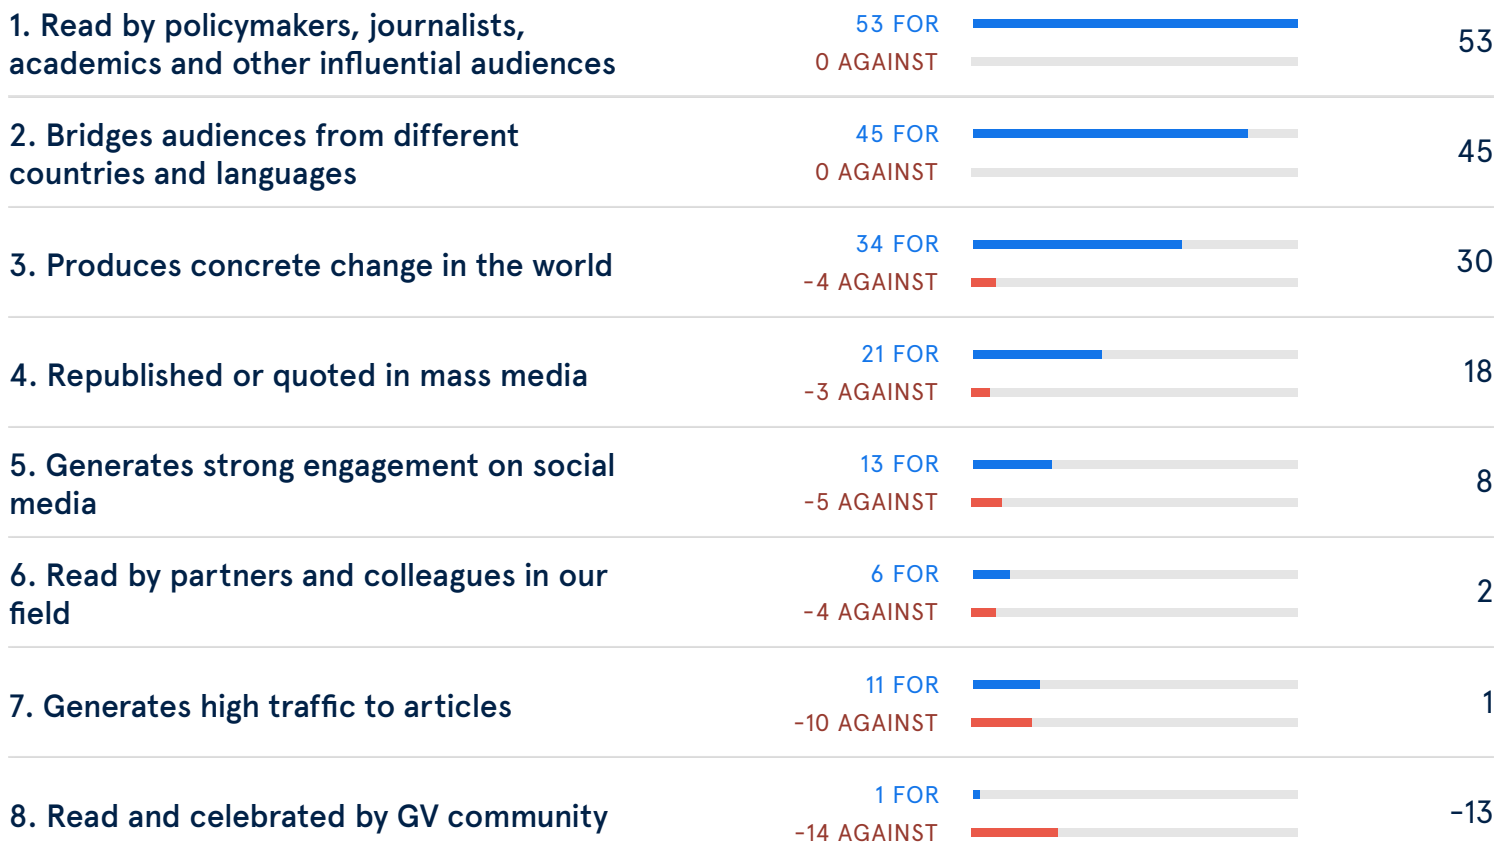

# GV Consultation Poll 1: Topic Focus

ORGANIZED BY

**Global Voices**

**Which of these values are most important for our editorial model to represent?**

NUMBER OF VOTERS: 94

# Which editorial activities would you most want to participate in?

NUMBER OF VOTERS: 94

# Which editorial topic model most appeals to you?

NUMBER OF VOTERS: 94

POWERED BY  WWW.D21.ME