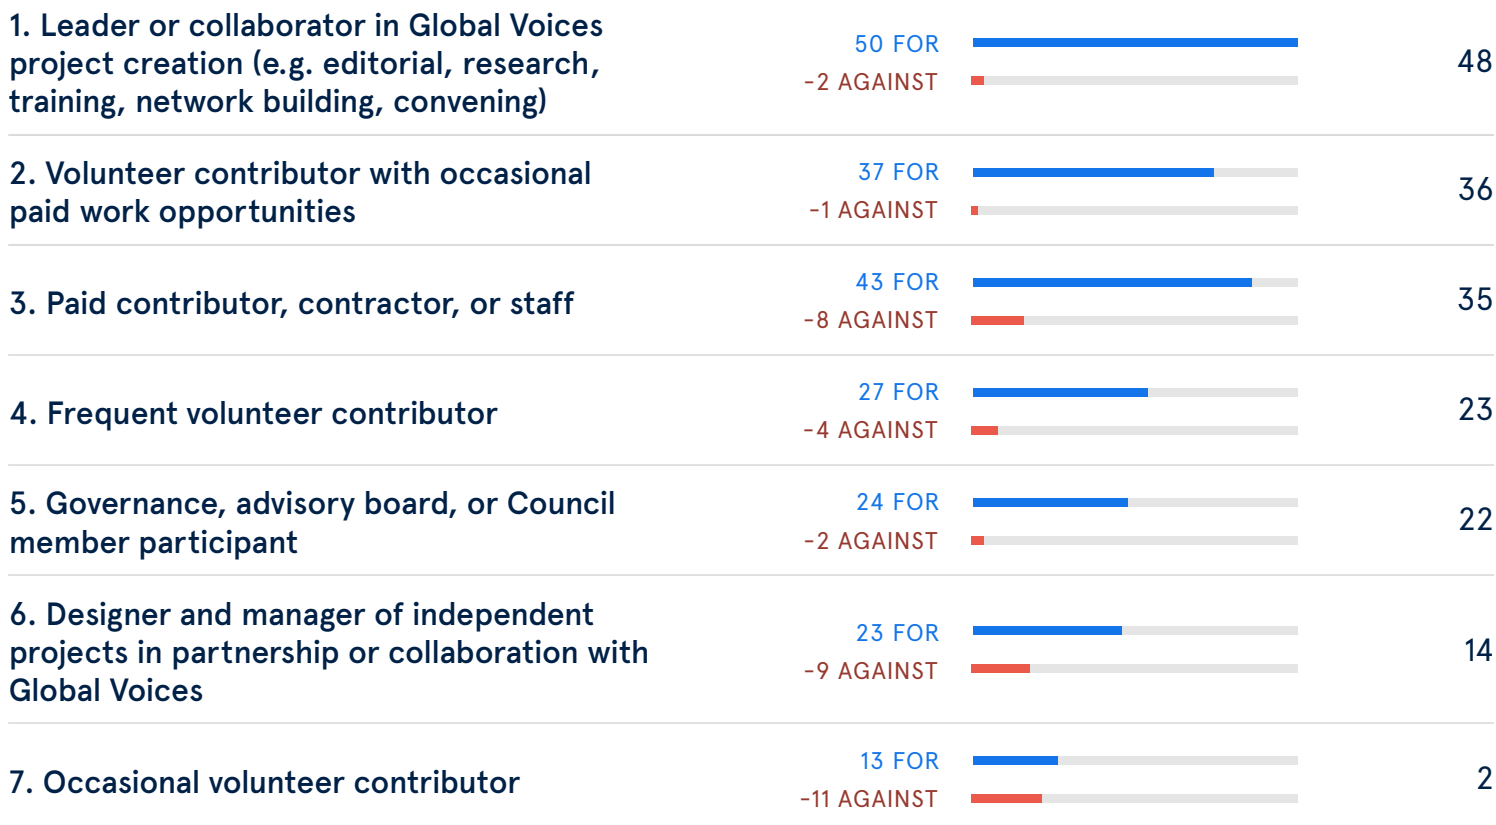

You haven't marked any winners, yet. You can do this after clicking on each of the choices.

For you, what defines a meaningful contribution to Global Voices?

NUMBER OF VOTERS: 114

You haven't marked any winners, yet. You can do this after clicking on each of the choices.

In your ideal vision for GV, which roles do you think are most important?

NUMBER OF VOTERS: 114

You haven't marked any winners, yet. You can do this after clicking on each of the choices.

Which roles would you most like to have with Global Voices?

NUMBER OF VOTERS: 114

You haven't marked any winners, yet. You can do this after clicking on each of the choices.

Which model of participation in Global Voices most appeals to you?

NUMBER OF VOTERS: 114

You haven't marked any winners, yet. You can do this after clicking on each of the choices.